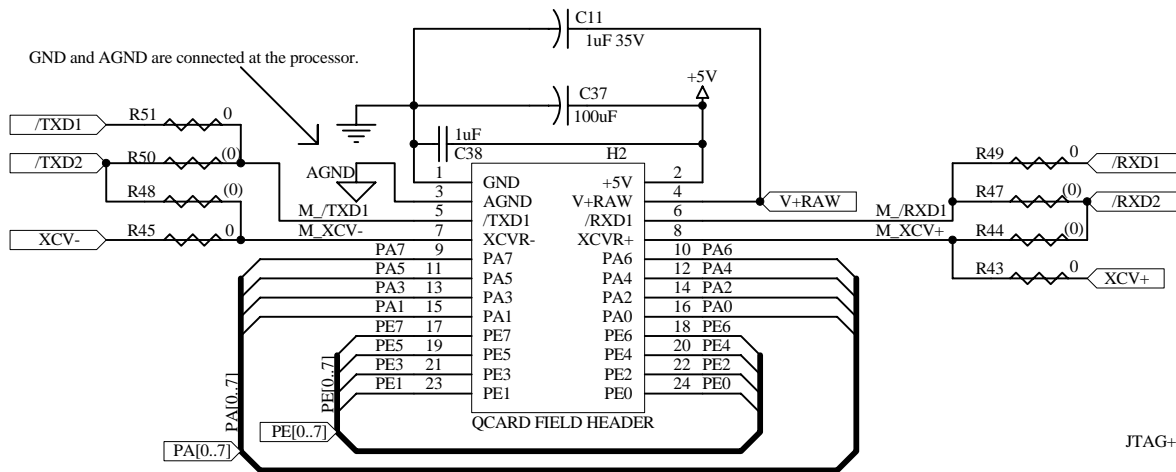

Title			
Project			
Size: A	Designer		Rev: 5
File: RTC.Sch			
Sheet 5 of 6	Date: 1-Mar-2010 17:12:14		

Title			
Project			
Size: A	Designer		Rev: 5
File: Serial_Reset.Sch			
Sheet 4 of 6	Date: 1-Mar-2010 17:12:14		4