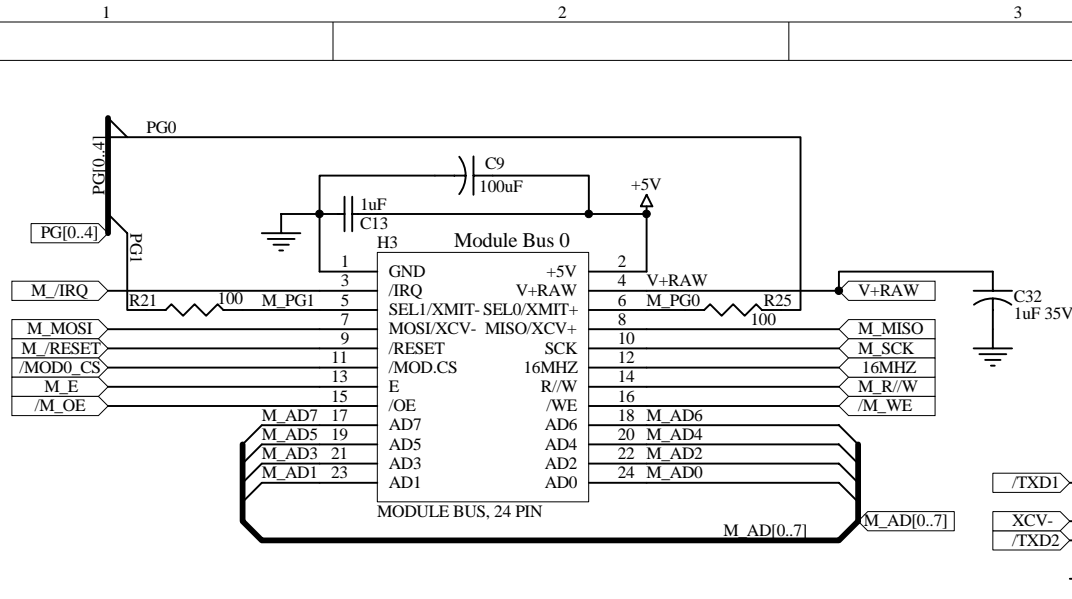

Title			
Project			
Size: A	Designer		Rev: 5
File: RTC.Sch			
Sheet 5 of 6	Date: 1-Mar-2010 17:12:14		

Title			
Project			
Size: A	Designer		Rev: 5
File: Serial_Reset.Sch			
Sheet 4 of 6	Date: 1-Mar-2010 17:12:14		4