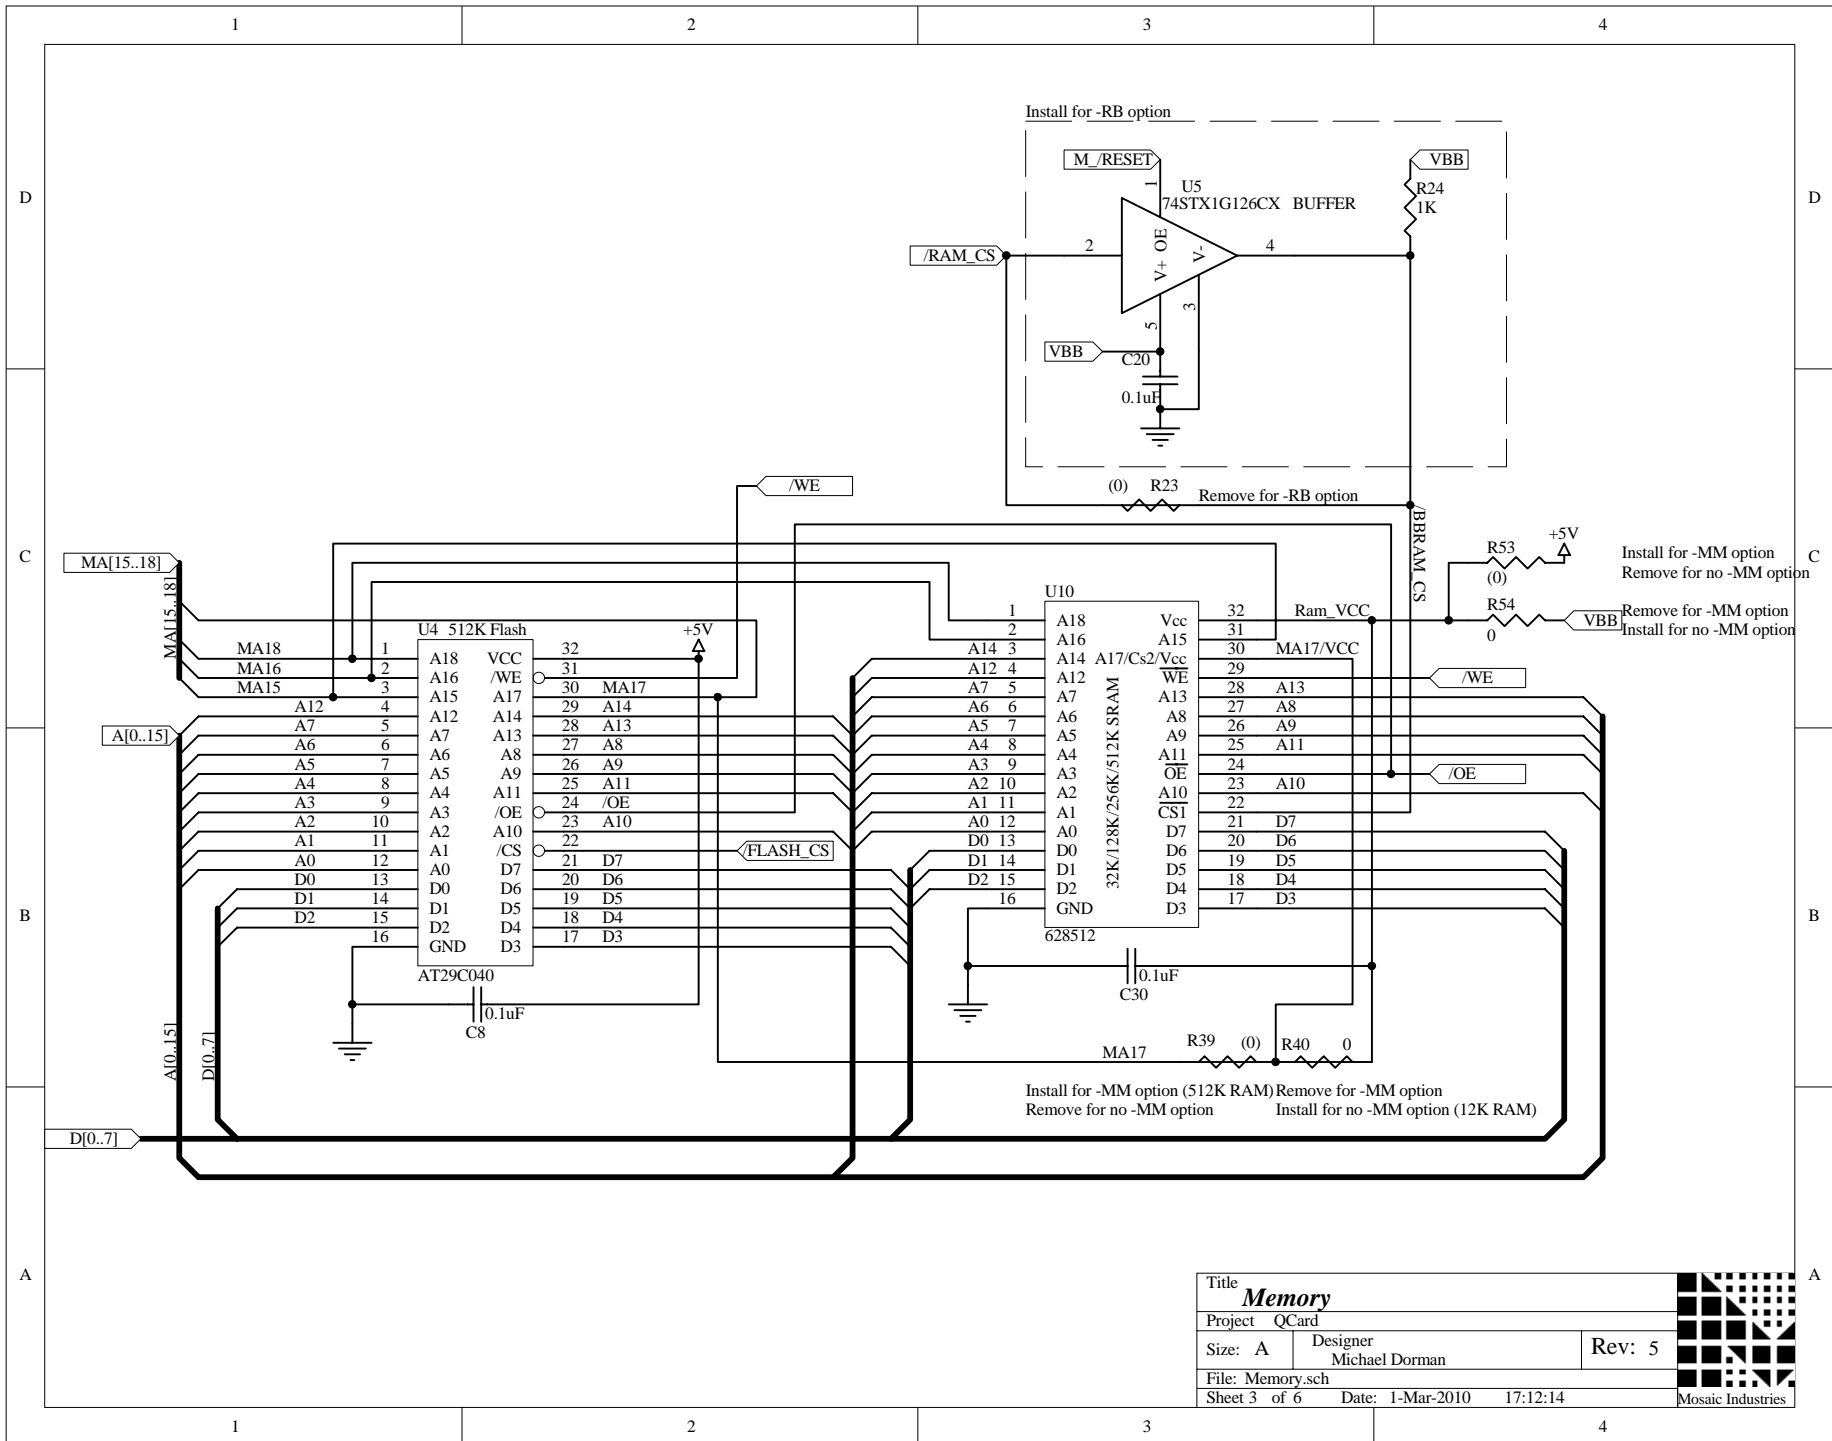

Title		
Processor		
Project	Project here	
Size: A	Designer Designer here	
Rev: 5		
File: Processor.Sch	Date: 1-Mar-2010 17:12:13	
Sheet 1 of 6		

Title Memory			
Project QCard			
Size: A	Designer Michael Dorman	Rev: 5	
File: Memory.sch			
Sheet 3 of 6	Date: 1-Mar-2010	17:12:14	

Title			
Project			
Size: A	Designer		Rev: 5
File: RTC.Sch			
Sheet 5 of 6	Date: 1-Mar-2010 17:12:14		

Title			
Project			
Size: A	Designer		Rev: 5
File: Serial_Reset.Sch			
Sheet 4 of 6	Date: 1-Mar-2010 17:12:14		4

Title		Headers	
Project		Project here	
Size: A	Designer	Rev: 5	
File: Headers.Sch		Designer here	
Sheet 6 of 6	Date: 1-Mar-2010	17:12:14	4

Mosaic Industries