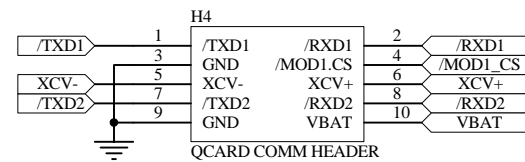

Title			
Project			
Size: A	Designer		Rev: 5
File: RTC.Sch			
Sheet 5 of 6	Date: 1-Mar-2010 17:12:14		

Title			
Project			
Size: A	Designer		Rev: 5
File: Serial_Reset.Sch			
Sheet 4 of 6	Date: 1-Mar-2010 17:12:14		4