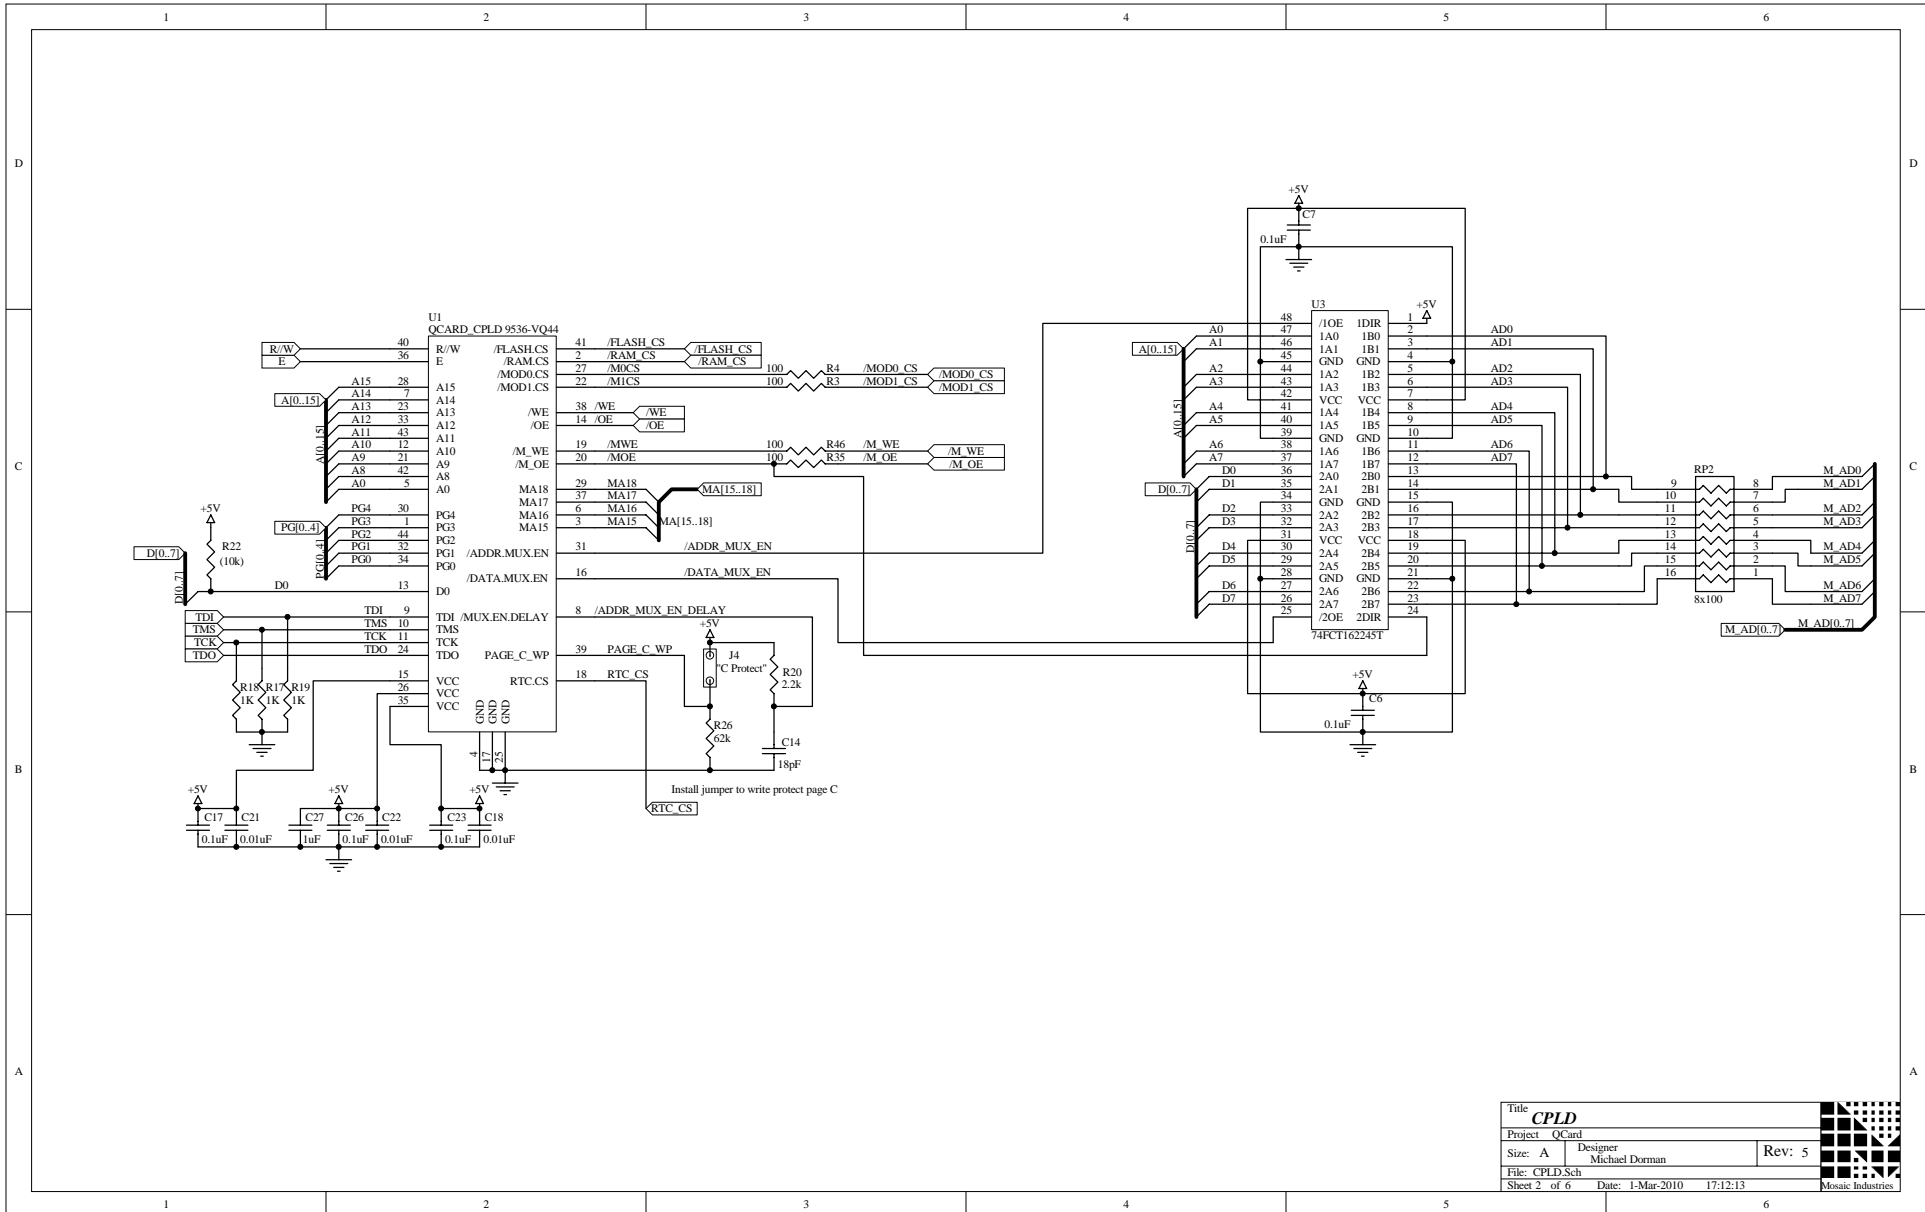

Title		
Processor		
Project	Project here	
Size: A	Designer Designer here	
Rev: 5		
File: Processor.Sch	Date: 1-Mar-2010 17:12:13	
Sheet 1 of 6		

Title Memory			
Project QCard			
Size: A	Designer Michael Dorman	Rev: 5	
File: Memory.sch			
Sheet 3 of 6	Date: 1-Mar-2010	17:12:14	

Title			
Project			
Size: A	Designer		Rev: 5
File: RTC.Sch			
Sheet 5 of 6	Date: 1-Mar-2010 17:12:14		

Title			
Project			
Size: A	Designer		Rev: 5
File: Serial_Reset.Sch			
Sheet 4 of 6	Date: 1-Mar-2010 17:12:14		4

Title		Headers	
Project		Project here	
Size: A	Designer	Rev: 5	
File: Headers.Sch		Designer here	
Sheet 6 of 6	Date: 1-Mar-2010	17:12:14	4

Mosaic Industries