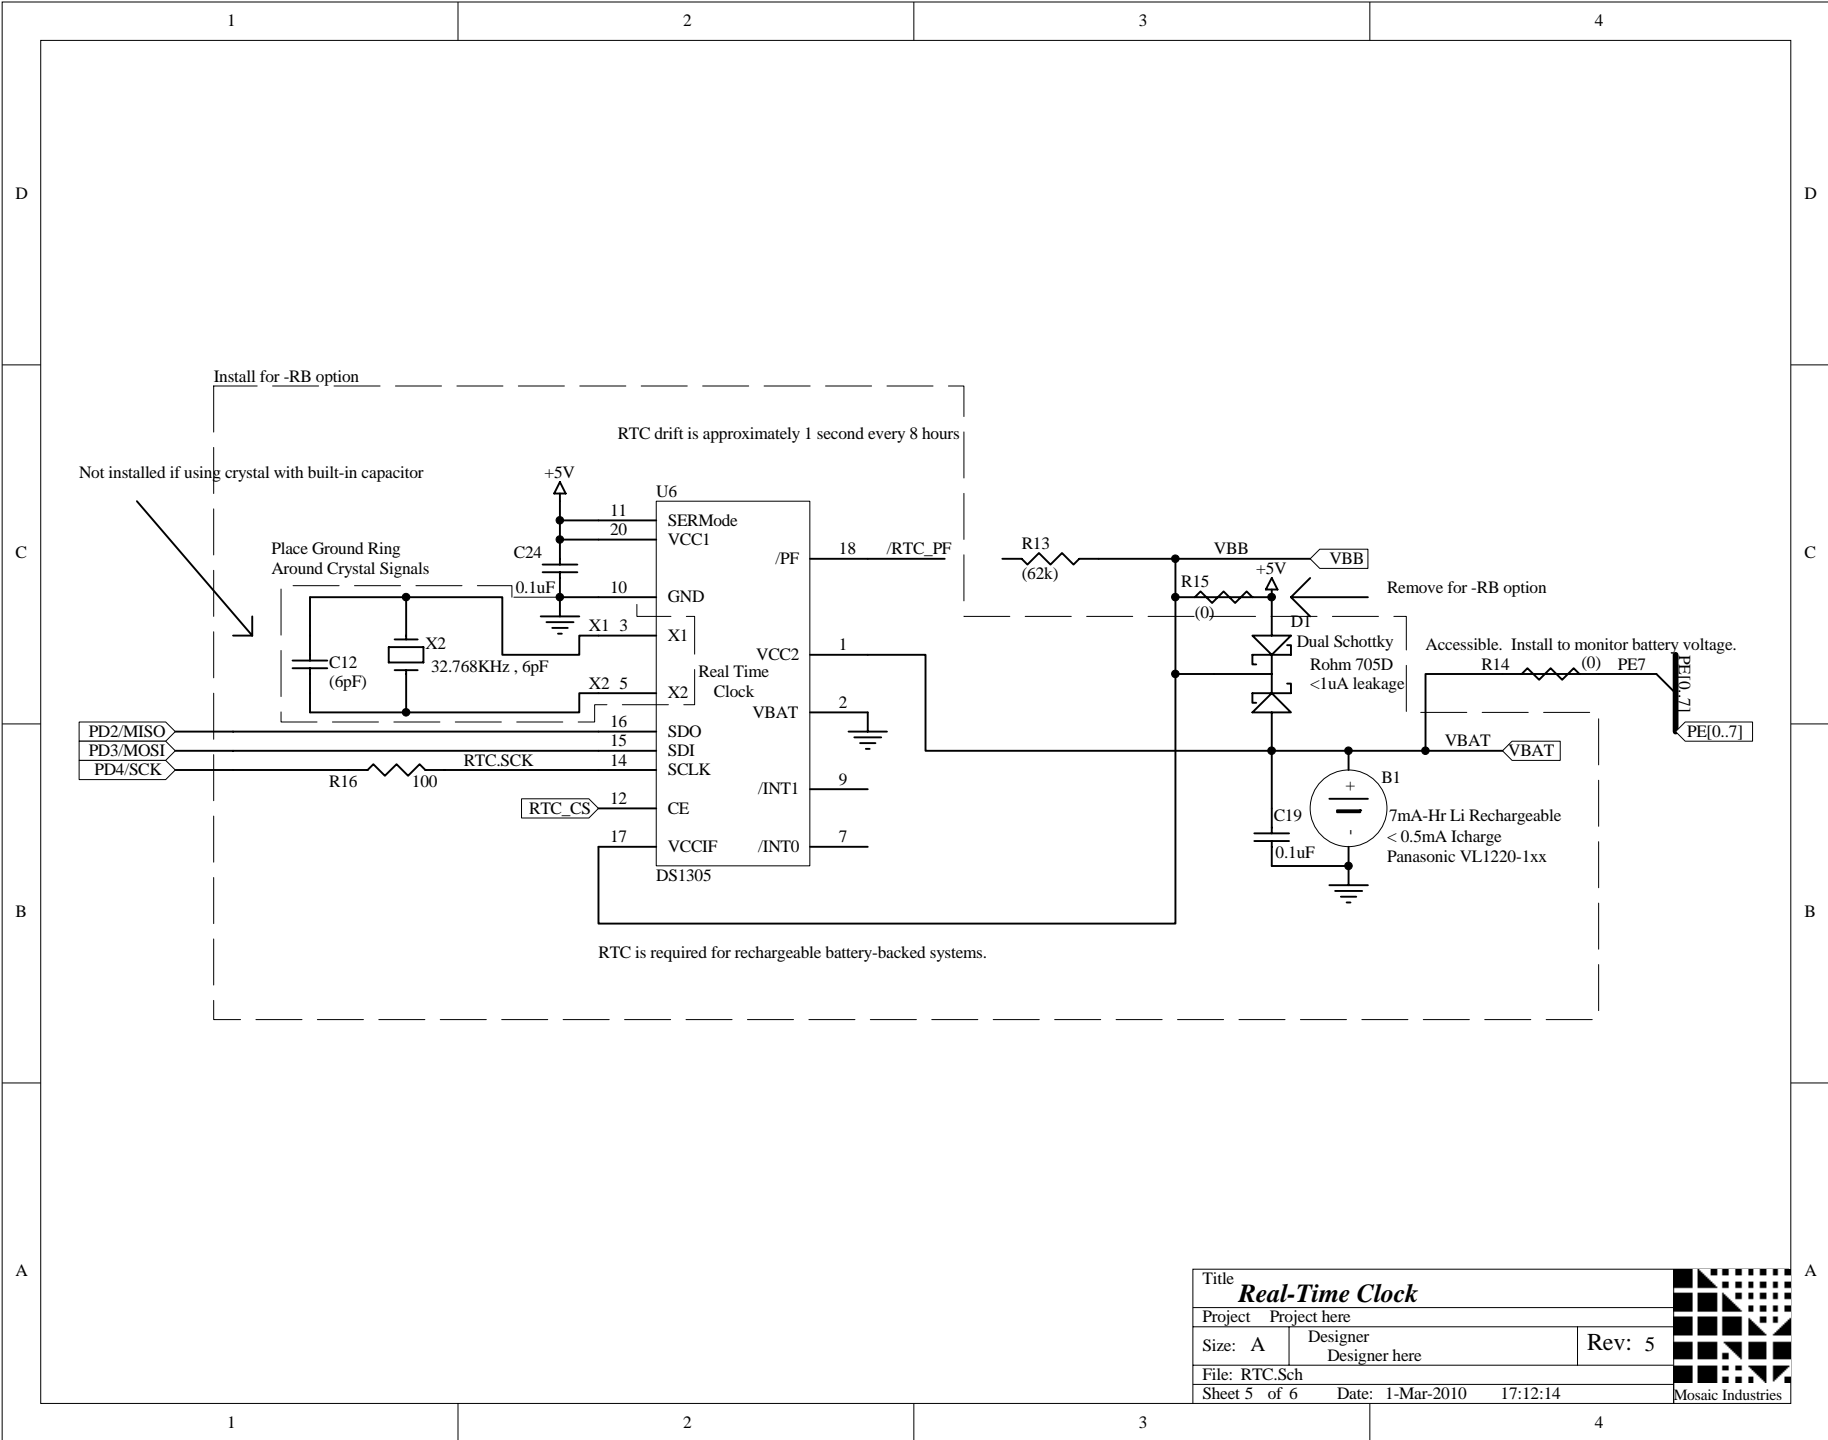

Title		
Processor		
Project	Project here	
Size: A	Designer Designer here	
Rev: 5		
File: Processor.Sch	Date: 1-Mar-2010 17:12:13	
Sheet 1 of 6		

Title Memory			
Project QCard			
Size: A	Designer Michael Dorman	Rev: 5	
File: Memory.sch			
Sheet 3 of 6	Date: 1-Mar-2010	17:12:14	

Title			
Project			
Size: A	Designer		Rev: 5
File: RTC.Sch			
Sheet 5 of 6	Date: 1-Mar-2010 17:12:14		

Title			
Project			
Size: A	Designer		Rev: 5
File: Serial_Reset.Sch			
Sheet 4 of 6	Date: 1-Mar-2010 17:12:14		4