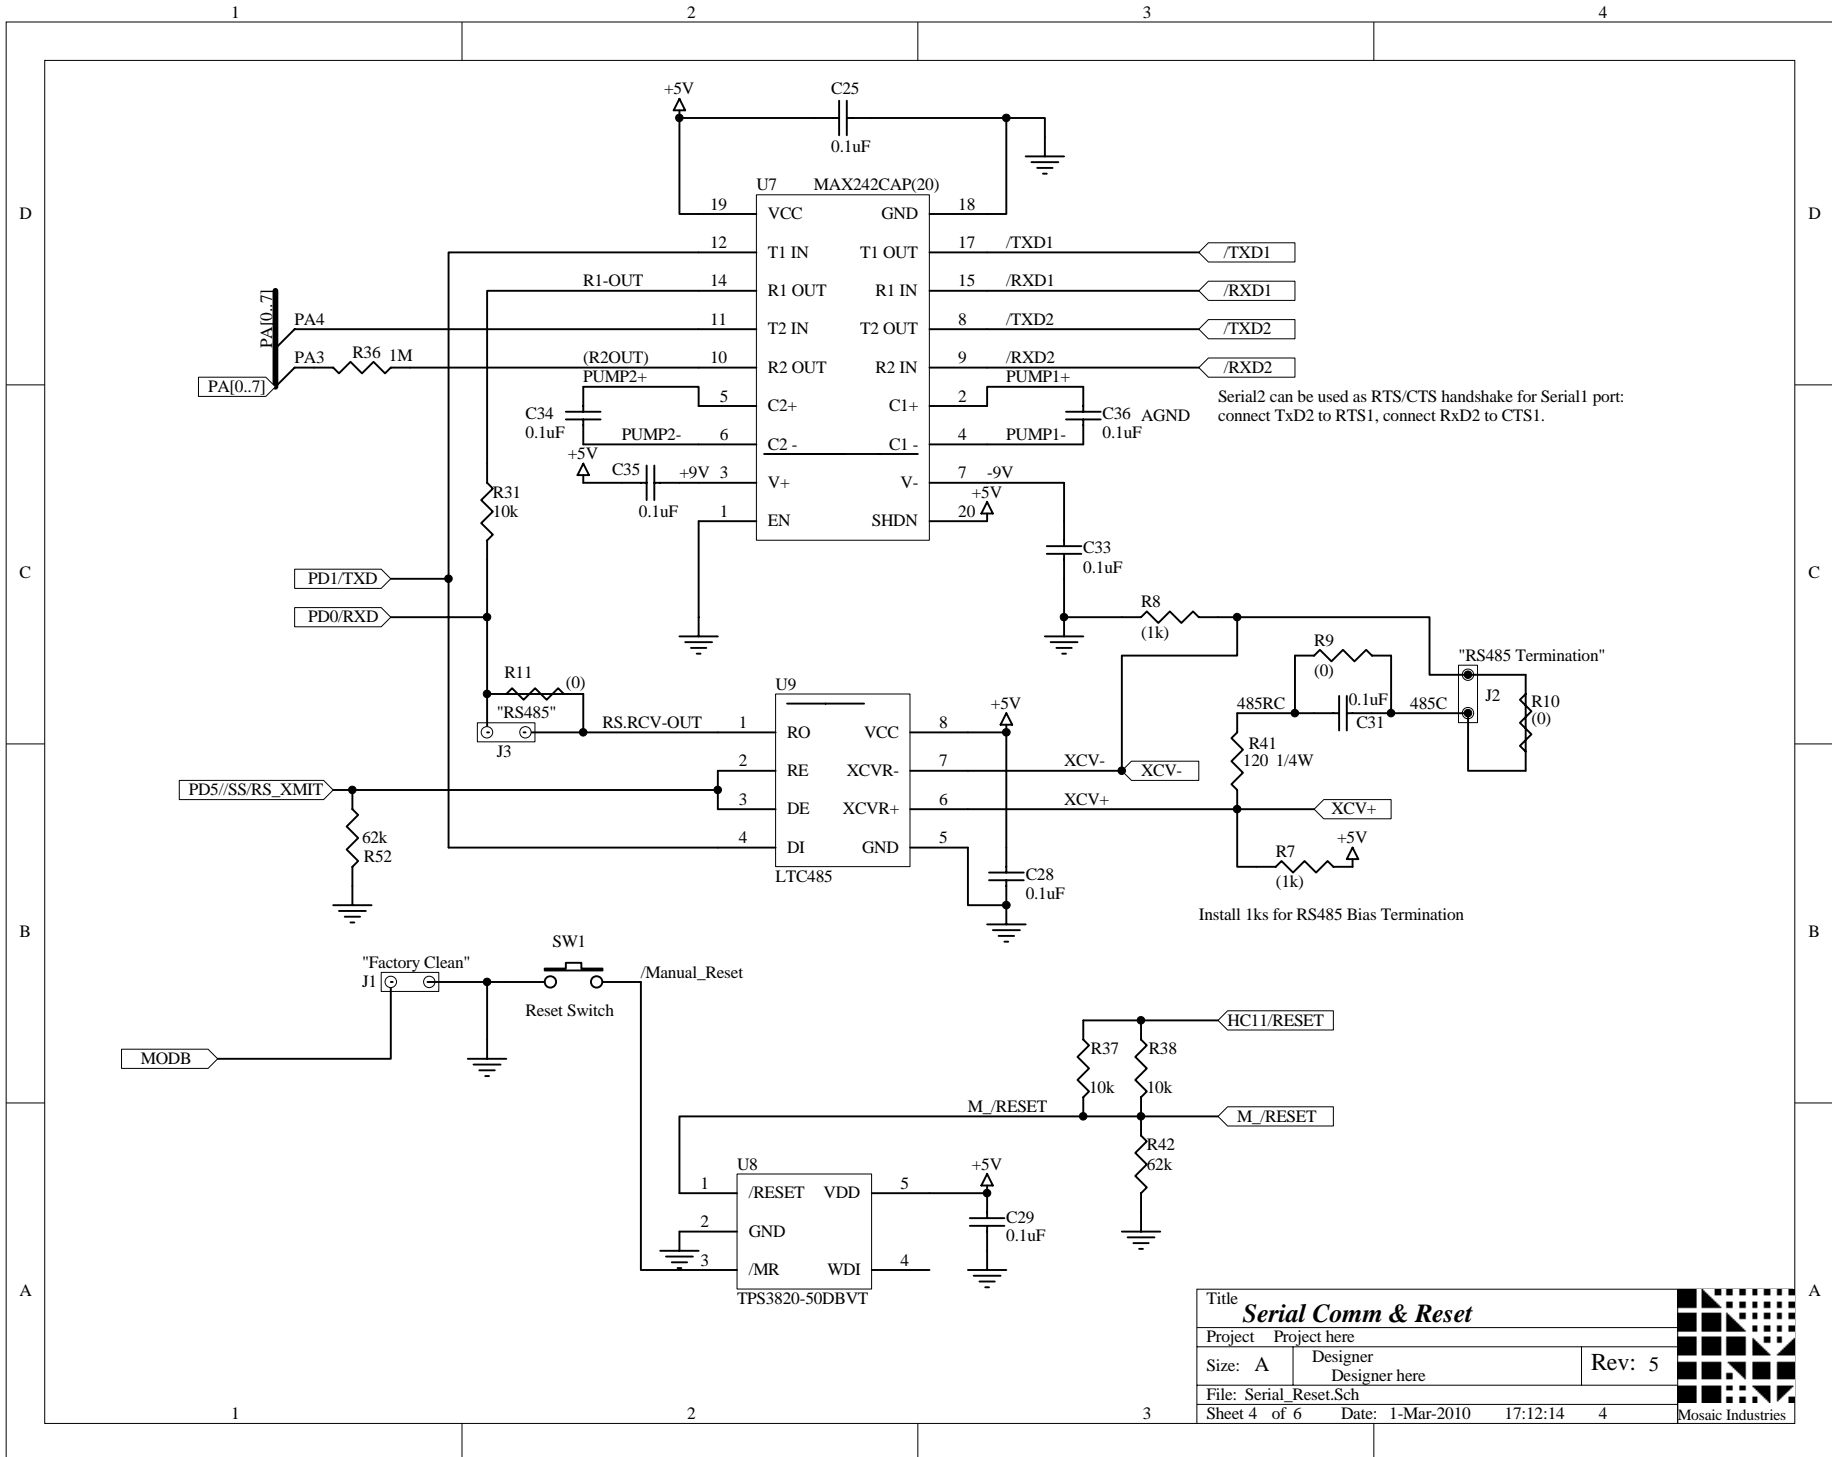

Title		
Processor		
Project	Project here	
Size: A	Designer Designer here	
Rev: 5		
File: Processor.Sch	Date: 1-Mar-2010 17:12:13	
Sheet 1 of 6		

Title Memory			
Project QCard			
Size: A	Designer Michael Dorman	Rev: 5	
File: Memory.sch			
Sheet 3 of 6	Date: 1-Mar-2010	17:12:14	

Title			
Project			
Size: A	Designer		Rev: 5
File: RTC.Sch			
Sheet 5 of 6	Date: 1-Mar-2010 17:12:14		

Title			
Project			
Size: A	Designer		Rev: 5
File: Serial_Reset.Sch			
Sheet 4 of 6	Date: 1-Mar-2010 17:12:14		4