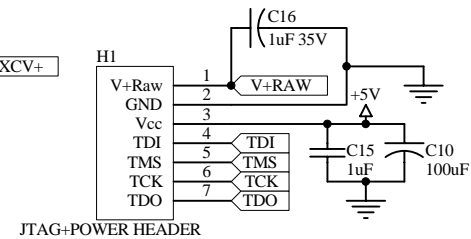

Title			
Project			
Size: A	Designer		Rev: 5
File: RTC.Sch			
Sheet 5 of 6	Date: 1-Mar-2010 17:12:14		

Title			
Project			
Size: A	Designer		Rev: 5
File: Serial_Reset.Sch			
Sheet 4 of 6	Date: 1-Mar-2010 17:12:14		4